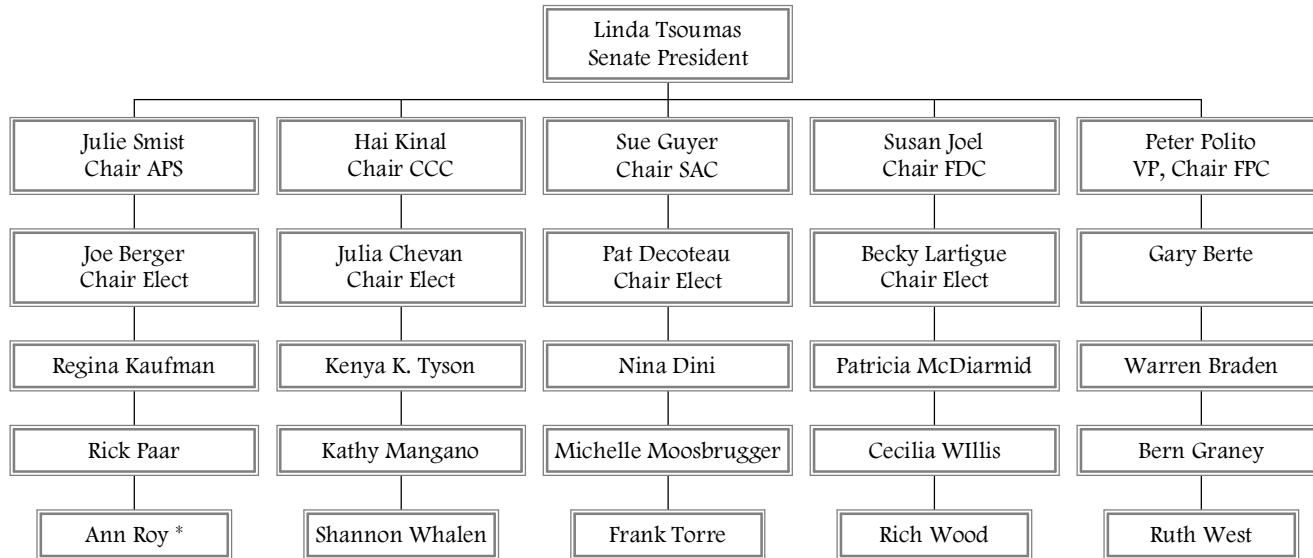

Faculty Senate 2008 ~ 2009

Organization Chart Title

* During the fall semester, Joseph Wronka will serve as replacement for Ann Roy, during her fall sabbatical.

SPRINGFIELD COLLEGE